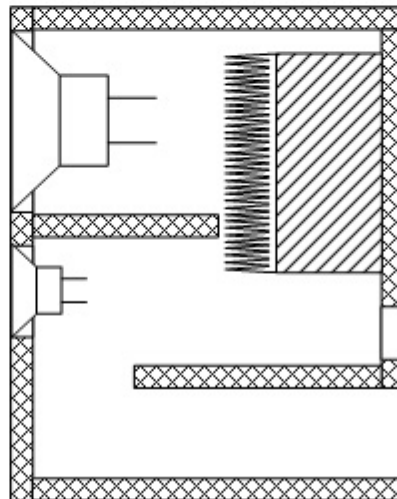

KLS5 HDA Transmission Line Monitor LoudSpeaker

Design by Johan, rev 2.0 (06/2008)

Clone by Arif (06/2008)

Left Speaker from behind

Left Speaker Inside

Right Speaker from behind

Right Speaker Inside